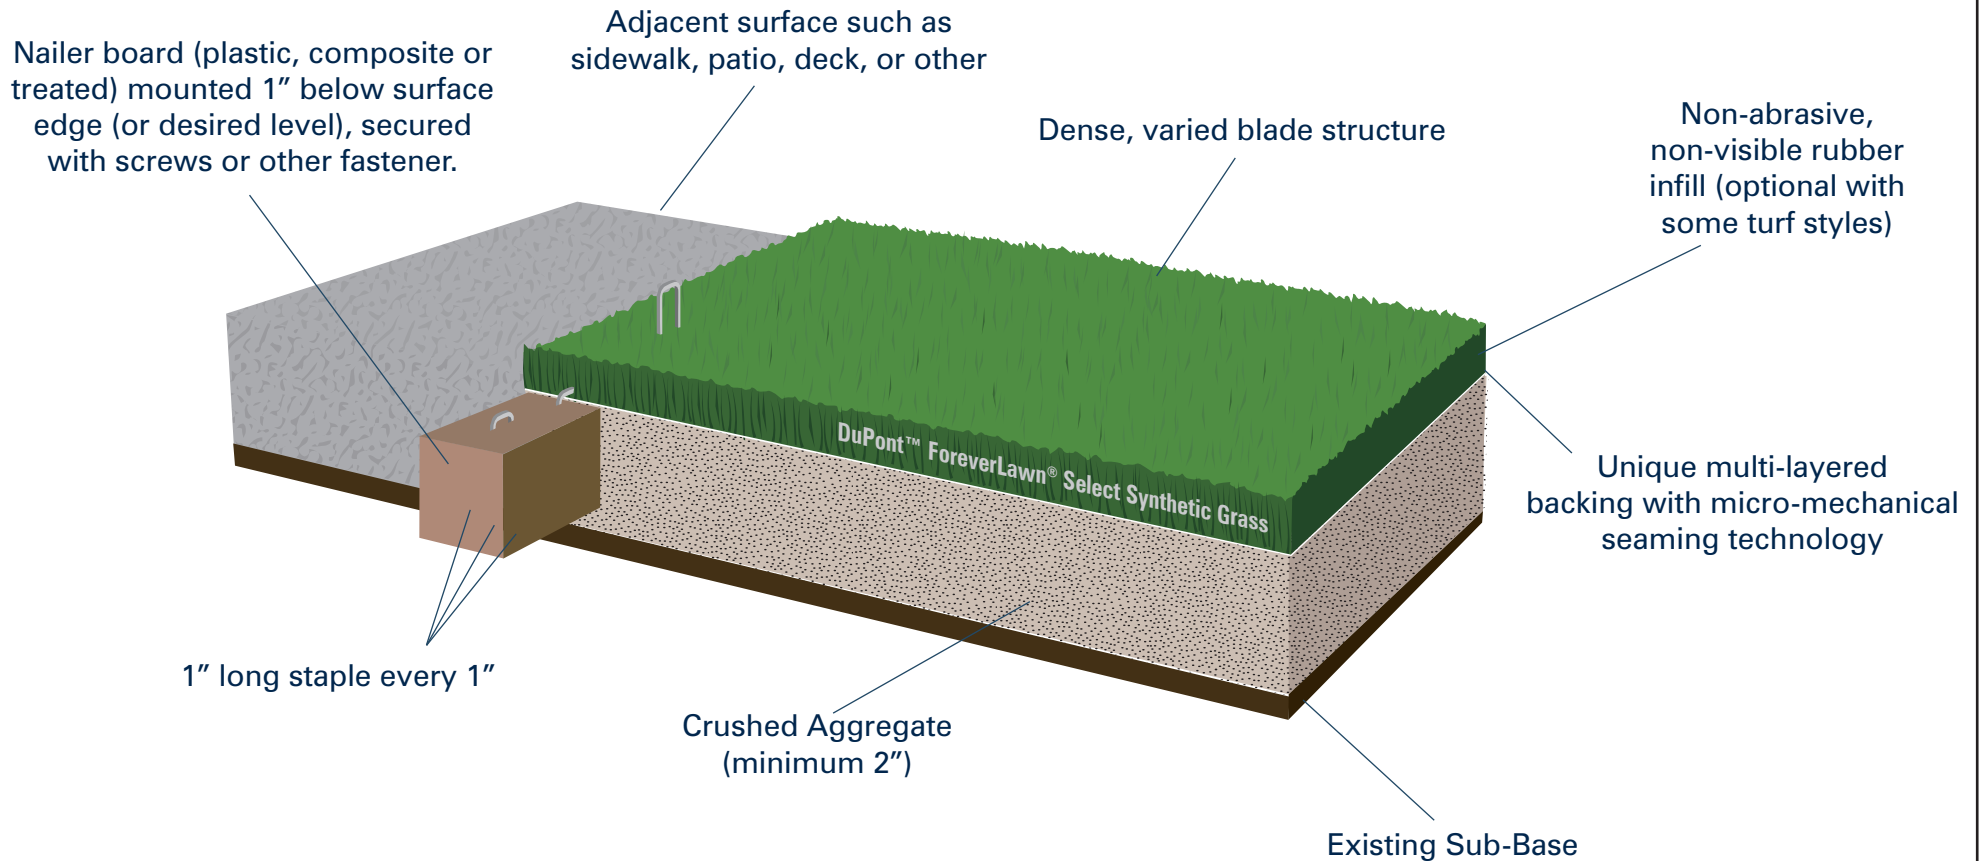

# ForeverLawn Landscape

Edge Detail - Adjacent surface such as sidewalk, patio, deck, or other

DuPont™ ForeverLawn®  
Select Synthetic Grass

4500 Bogan Avenue NE • Albuquerque, NM 87109  
Phone: 505.217.0177 • Fax: 866.212.1925 • foreverlawn.com

Drawn By	D. Kent	5/19/14
Scale	Not to scale	
Drawing No.	ED-511	